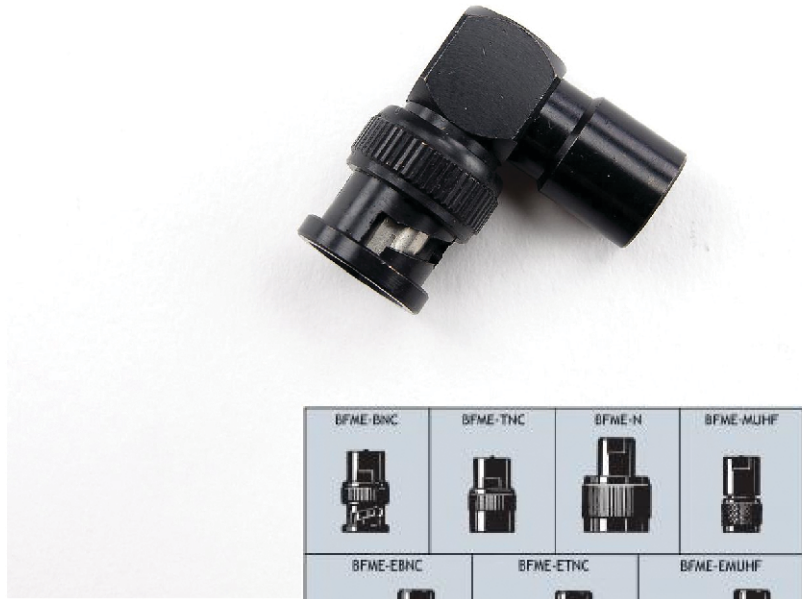

## For Portable Antennas

### DESCRIPTION

- Available BFME-Connectors
- BFME-connectors in different versions are adaptors specially applicable for the entire product line of the black portable antennas or other equipment with FME-connectors.