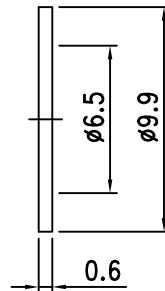

RECOMMENDED  
CABLE STRIPPING DIM'S

ROHS  
COMPLIANT

15.	Nut	Brass	1	Nickel
14.	Washer	Brass	1	Nickel
13.	Gasket	Silicone	1	Black
12.	Braid Clamp	Brass	1	Nickel
11.	Braid Clamp	Brass	1	Nickel
10.	Shell	Brass	1	Nickel
9.	Gasket	Rebber	1	Red
8.	Retaining Ring	SK-5	1	Nickel
7.	Spring	SK-5	1	Nickel
6.	Washer	Brass	1	Nickel
5.	Insulation	Teflon	1	White
4.	Insulation	Teflon	1	White
3.	Pin	Brass	1	Gold
2.	Pin	Brass	1	Gold
1.	Body	Brass	1	Nickel
NO.	DESCRIPTION	MATERIAL	Q' TY	FINISH

繪圖DRAWN	SCALE	UNITS
Jenny	比例 3:1	單位 mm
審核CHECKED	公差TOLERANCE	
Peter	.X	±0.2
主管APPROVAL	.XX	±0.1
	.XXX	±0.05
Peter	ANGLE	±0.5°

夏尼有限公司 SHINING PRECISION CO., LTD	
BNC Male Clamp For RG-58U and H155 Cable	
圖名 TITLE	電腦圖檔CAD FILE
版次REV.	日期DATE
A	2011.10.20