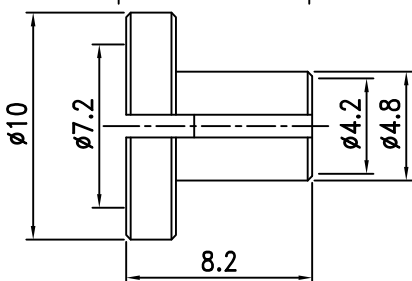

RECOMMENDED  
CABLE STRIPPING DIM'S

ROHS  
COMPLIANT

15.	Nut	Brass	1	Nickel
14.	Washer	Brass	1	Nickel
13.	Gasket	Silicone	1	Black
12.	Braid Clamp	Brass	1	Nickel
11.	Braid Clamp	Brass	1	Nickel
10.	Shell	Brass	1	Nickel
9.	Gasket	Rebber	1	Red
8.	Retaining Ring	SK-5	1	Nickel
7.	Spring	SK-5	1	Nickel
6.	Washer	Brass	1	Nickel
5.	Insulation	Teflon	1	White
4.	Insulation	Teflon	1	White
3.	Pin	Brass	1	Gold
2.	Pin	Brass	1	Gold
1.	Body	Brass	1	Nickel
NO.	DESCRIPTION	MATERIAL	Q' TY	FINISH

繪圖DRAWN	SCALE	UNITS
Jenny	比例 3:1	單位 mm
審核CHECKED	公差TOLERANCE	
Peter	.X	±0.2
主管APPROVAL	.XX	±0.1
	.XXX	±0.05
Peter	ANGLE	±0.5°

夏尼有限公司 SHINING PRECISION CO., LTD	
BNC Male Clamp For RG-58U and H155 Cable	
圖名 TITLE	電腦圖檔CAD FILE
版次REV.	日期DATE
A	2011.10.20