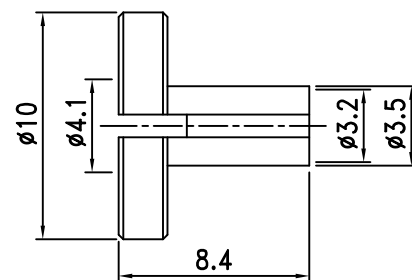

RECOMMENDED  
CABLE STRIPPING DIM'S

ROHS  
COMPLIANT

15.	Nut	Brass	1	Nickel
14.	Washer	Brass	1	Nickel
13.	Gasket	Silicone	1	Black
12.	Braid Clamp	Brass	1	Nickel
11.	Braid Clamp	Brass	1	Nickel
10.	Shell	Brass	1	Nickel
9.	Gasket	Rebber	1	Red
8.	Retaining Ring	SK-5	1	Nickel
7.	Spring	SK-5	1	Nickel
6.	Washer	Brass	1	Nickel
5.	Insulation	Teflon	1	White
4.	Insulation	Teflon	1	White
3.	Pin	Brass	1	Gold
2.	Pin	Brass	1	Gold
1.	Body	Brass	1	Nickel
NO.	DESCRIPTION	MATERIAL	Q' TY	FINISH

繪圖DRAWN	SCALE	UNITS
Jenny	比例 3:1	單位 mm
審核CHECKED	公差TOLERANCE	
Peter	.X	±0.2
主管APPROVAL	.XX	±0.1
	.XXX	±0.05
Peter	ANGLE	±0.5°

夏尼有限公司 SHINING PRECISION CO., LTD	
BNC Male Clamp For RG-58U and H155 Cable	
圖名 TITLE	電腦圖檔CAD FILE
版次REV.	日期DATE
A	2011.10.20

C:/Shining/Factory/CUS/FK/BNC Male Clamp For RG-58U and H155 Cable.dwg