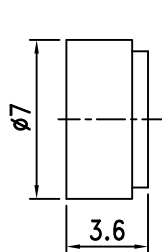

RECOMMENDED  
CABLE STRIPPING DIM'S

ROHS  
COMPLIANT

15.	Nut	Brass	1	Nickel
14.	Washer	Brass	1	Nickel
13.	Gasket	Silicone	1	Black
12.	Braid Clamp	Brass	1	Nickel
11.	Braid Clamp	Brass	1	Nickel
10.	Shell	Brass	1	Nickel
9.	Gasket	Rebber	1	Red
8.	Retaining Ring	SK-5	1	Nickel
7.	Spring	SK-5	1	Nickel
6.	Washer	Brass	1	Nickel
5.	Insulation	Teflon	1	White
4.	Insulation	Teflon	1	White
3.	Pin	Brass	1	Gold
2.	Pin	Brass	1	Gold
1.	Body	Brass	1	Nickel
NO.	DESCRIPTION	MATERIAL	Q' TY	FINISH

繪圖DRAWN	SCALE	UNITS
Jenny	比例 3:1	單位 mm
審核CHECKED	公差TOLERANCE	
Peter	.X	±0.2
主管APPROVAL	.XX	±0.1
	.XXX	±0.05
Peter	ANGLE	±0.5°

夏尼有限公司 SHINING PRECISION CO., LTD	
BNC Male Clamp For RG-58U and H155 Cable	
圖名 TITLE	電腦圖檔CAD FILE
版次REV.	日期DATE
A	2011.10.20