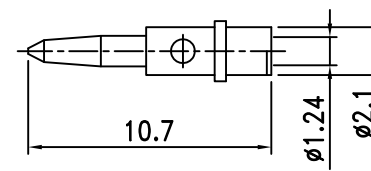

RECOMMENDED  
CABLE STRIPPING DIM'S

ROHS  
COMPLIANT

15.	Nut	Brass	1	Nickel
14.	Washer	Brass	1	Nickel
13.	Gasket	Silicone	1	Black
12.	Braid Clamp	Brass	1	Nickel
11.	Braid Clamp	Brass	1	Nickel
10.	Shell	Brass	1	Nickel
9.	Gasket	Rebber	1	Red
8.	Retaining Ring	SK-5	1	Nickel
7.	Spring	SK-5	1	Nickel
6.	Washer	Brass	1	Nickel
5.	Insulation	Teflon	1	White
4.	Insulation	Teflon	1	White
3.	Pin	Brass	1	Gold
2.	Pin	Brass	1	Gold
1.	Body	Brass	1	Nickel
NO.	DESCRIPTION	MATERIAL	Q' TY	FINISH

繪圖DRAWN	SCALE	UNITS
Jenny	比例 3:1	單位 mm
審核CHECKED	公差TOLERANCE	
Peter	.X	±0.2
主管APPROVAL	.XX	±0.1
	.XXX	±0.05
Peter	ANGLE	±0.5°

夏尼有限公司 SHINING PRECISION CO., LTD	
BNC Male Clamp For RG-58U and H155 Cable	
圖名 TITLE	電腦圖檔CAD FILE
版次REV.	日期DATE
A	2011.10.20