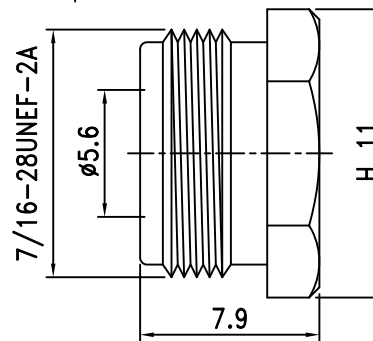

RECOMMENDED  
CABLE STRIPPING DIM'S

ROHS  
COMPLIANT

15.	Nut	Brass	1	Nickel
14.	Washer	Brass	1	Nickel
13.	Gasket	Silicone	1	Black
12.	Braid Clamp	Brass	1	Nickel
11.	Braid Clamp	Brass	1	Nickel
10.	Shell	Brass	1	Nickel
9.	Gasket	Rebber	1	Red
8.	Retaining Ring	SK-5	1	Nickel
7.	Spring	SK-5	1	Nickel
6.	Washer	Brass	1	Nickel
5.	Insulation	Teflon	1	White
4.	Insulation	Teflon	1	White
3.	Pin	Brass	1	Gold
2.	Pin	Brass	1	Gold
1.	Body	Brass	1	Nickel
NO.	DESCRIPTION	MATERIAL	Q' TY	FINISH

繪圖DRAWN	SCALE	UNITS
Jenny	比例 3:1	單位 mm
審核CHECKED	公差TOLERANCE	
Peter	.X	±0.2
主管APPROVAL	.XX	±0.1
	.XXX	±0.05
Peter	ANGLE	±0.5°

夏尼有限公司 SHINING PRECISION CO., LTD	
BNC Male Clamp For RG-58U and H155 Cable	
圖名 TITLE	電腦圖檔CAD FILE
版次REV.	日期DATE
A	2011.10.20

C:/Shining/Factory/CUS/FK/BNC Male Clamp For RG-58U and H155 Cable.dwg