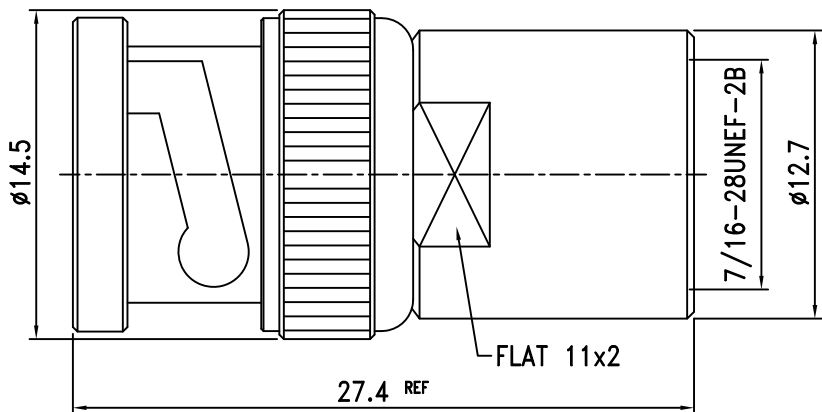

RECOMMENDED  
CABLE STRIPPING DIM'S

ROHS  
COMPLIANT

15.	Nut	Brass	1	Nickel
14.	Washer	Brass	1	Nickel
13.	Gasket	Silicone	1	Black
12.	Braid Clamp	Brass	1	Nickel
11.	Braid Clamp	Brass	1	Nickel
10.	Shell	Brass	1	Nickel
9.	Gasket	Rebber	1	Red
8.	Retaining Ring	SK-5	1	Nickel
7.	Spring	SK-5	1	Nickel
6.	Washer	Brass	1	Nickel
5.	Insulation	Teflon	1	White
4.	Insulation	Teflon	1	White
3.	Pin	Brass	1	Gold
2.	Pin	Brass	1	Gold
1.	Body	Brass	1	Nickel
NO.	DESCRIPTION	MATERIAL	Q' TY	FINISH

繪圖DRAWN	SCALE	UNITS
Jenny	比例 3:1	單位 mm
審核CHECKED	公差TOLERANCE	
Peter	.X	±0.2
主管APPROVAL	.XX	±0.1
	.XXX	±0.05
Peter	ANGLE	±0.5°

夏尼有限公司 SHINING PRECISION CO., LTD	
BNC Male Clamp For RG-58U and H155 Cable	
圖名 TITLE	電腦圖檔CAD FILE
版次REV.	日期DATE
A	2011.10.20