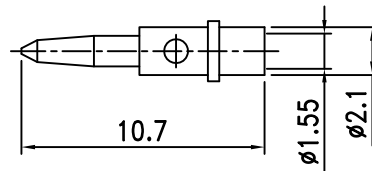

RECOMMENDED  
CABLE STRIPPING DIM'S

ROHS  
COMPLIANT

15.	Nut	Brass	1	Nickel
14.	Washer	Brass	1	Nickel
13.	Gasket	Silicone	1	Black
12.	Braid Clamp	Brass	1	Nickel
11.	Braid Clamp	Brass	1	Nickel
10.	Shell	Brass	1	Nickel
9.	Gasket	Rebber	1	Red
8.	Retaining Ring	SK-5	1	Nickel
7.	Spring	SK-5	1	Nickel
6.	Washer	Brass	1	Nickel
5.	Insulation	Teflon	1	White
4.	Insulation	Teflon	1	White
3.	Pin	Brass	1	Gold
2.	Pin	Brass	1	Gold
1.	Body	Brass	1	Nickel
NO.	DESCRIPTION	MATERIAL	Q' TY	FINISH

繪圖DRAWN	SCALE	UNITS
Jenny	比例 3:1	單位 mm
審核CHECKED	公差TOLERANCE	
Peter	.X	±0.2
主管APPROVAL	.XX	±0.1
	.XXX	±0.05
Peter	ANGLE	±0.5°

夏尼有限公司 SHINING PRECISION CO., LTD	
BNC Male Clamp For RG-58U and H155 Cable	
圖名 TITLE	電腦圖檔CAD FILE
版次REV.	日期DATE
A	2011.10.20