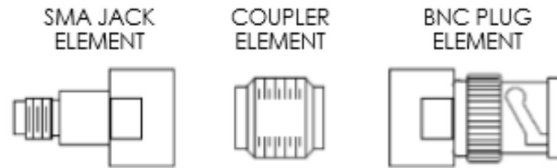

Part no. 7270-1 Adaptor Kit - 40 parts

PREMIUM COAX ADAPTOR KIT

AN EXAMPLE OF A TYPICAL THREE ELEMENT COMBINATION IS SHOWN BELOW. ANY TWO CONNECTOR ELEMENTS IN A KIT MAY BE JOINED BY SCREWING THEM ONTO A COUPLER ELEMENT.

BAK400 CONSISTS OF 8 IDENTICAL COUPLER ELEMENTS AND 2 EACH OF THE FOLLOWING CONNECTOR ELEMENTS, A TOTAL OF 40 ELEMENTS.

PLUGS

- TYPE "N"
- UHF
- MINI UHF
- SMA
- BNC
- TNC
- F
- RCA PHONO

JACKS

- TYPE "N"
- UHF
- MINI UHF
- SMA
- BNC
- TNC
- F
- RCA PHONO